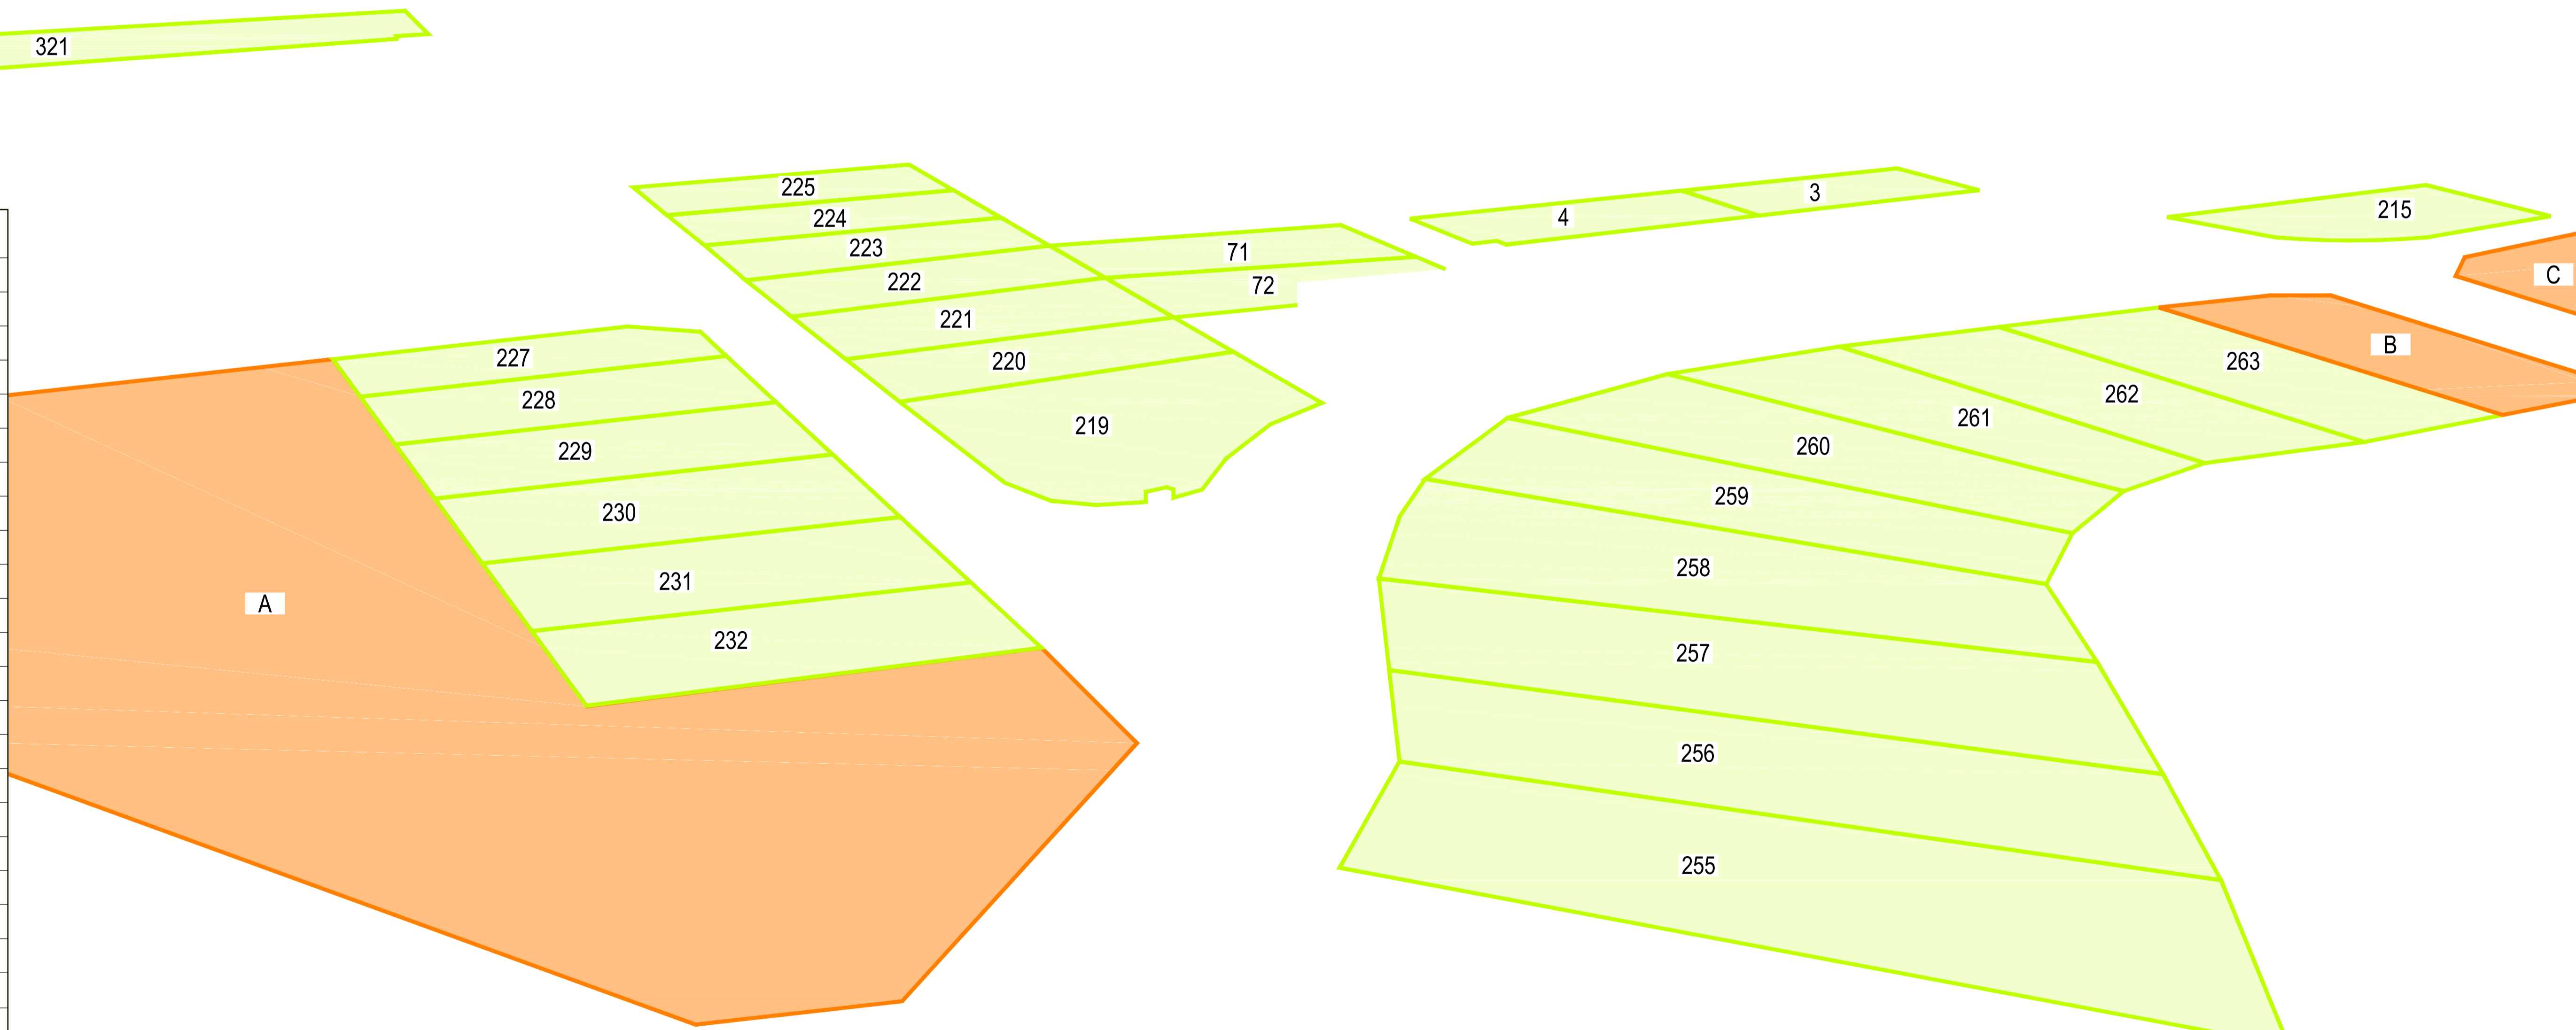

MAREEBA INDUSTRIAL PARK - LOTS AVAILABLE FOR SALE BY MAREEBA SHIRE COUNCIL

DETAILS OF AVAILABLE LOTS

Lot	Lot Area m ²
321	14,700
263	2,471
262	2,471
261	2,183
260	2,178
259	2,178
258	2,178
257	2,323
256	2,531
255	2,530
232	2,178
231	2,178
230	2,178
229	2,178
228	2,178
227	2,144
225	2,178
224	2,178
223	2,178
222	2,178
221	2,178
220	2,178
219	3,436
215	2,288
71	2,178
72	2,178
4	2,154
3	2,178
A	19,548
B	2,263
C	2,000

LEGEND

- LAND AVAILABLE FOR SALE
- LAND AVAILABLE FOR SALE - HOLD PLACED FOR AN INTERESTED PARTY
- FUTURE LOTS FOR DEVELOPMENT

MAREEBA INDUSTRIAL PARK - LOTS AVAILABLE FOR SALE BY MAREEBA SHIRE COUNCIL

DETAILS OF
AVAILABLE LOTS

Lot	Lot Area m ²
321	14,700
263	2,471
262	2,471
261	2,183
260	2,178
259	2,178
258	2,178
257	2,323
256	2,531
255	2,530
232	2,178
231	2,178
230	2,178
229	2,178
228	2,178
227	2,144
225	2,178
224	2,178
223	2,178
222	2,178
221	2,178
220	2,178
219	3,436
215	2,288
71	2,178
72	2,178
4	2,154
3	2,178
A	19,548
B	2,263

LEGEND

 LAND AVAILABLE FOR SALE

 LAND AVAILABLE FOR SALE - HOLD PLACED FOR AN INTERESTED PARTY