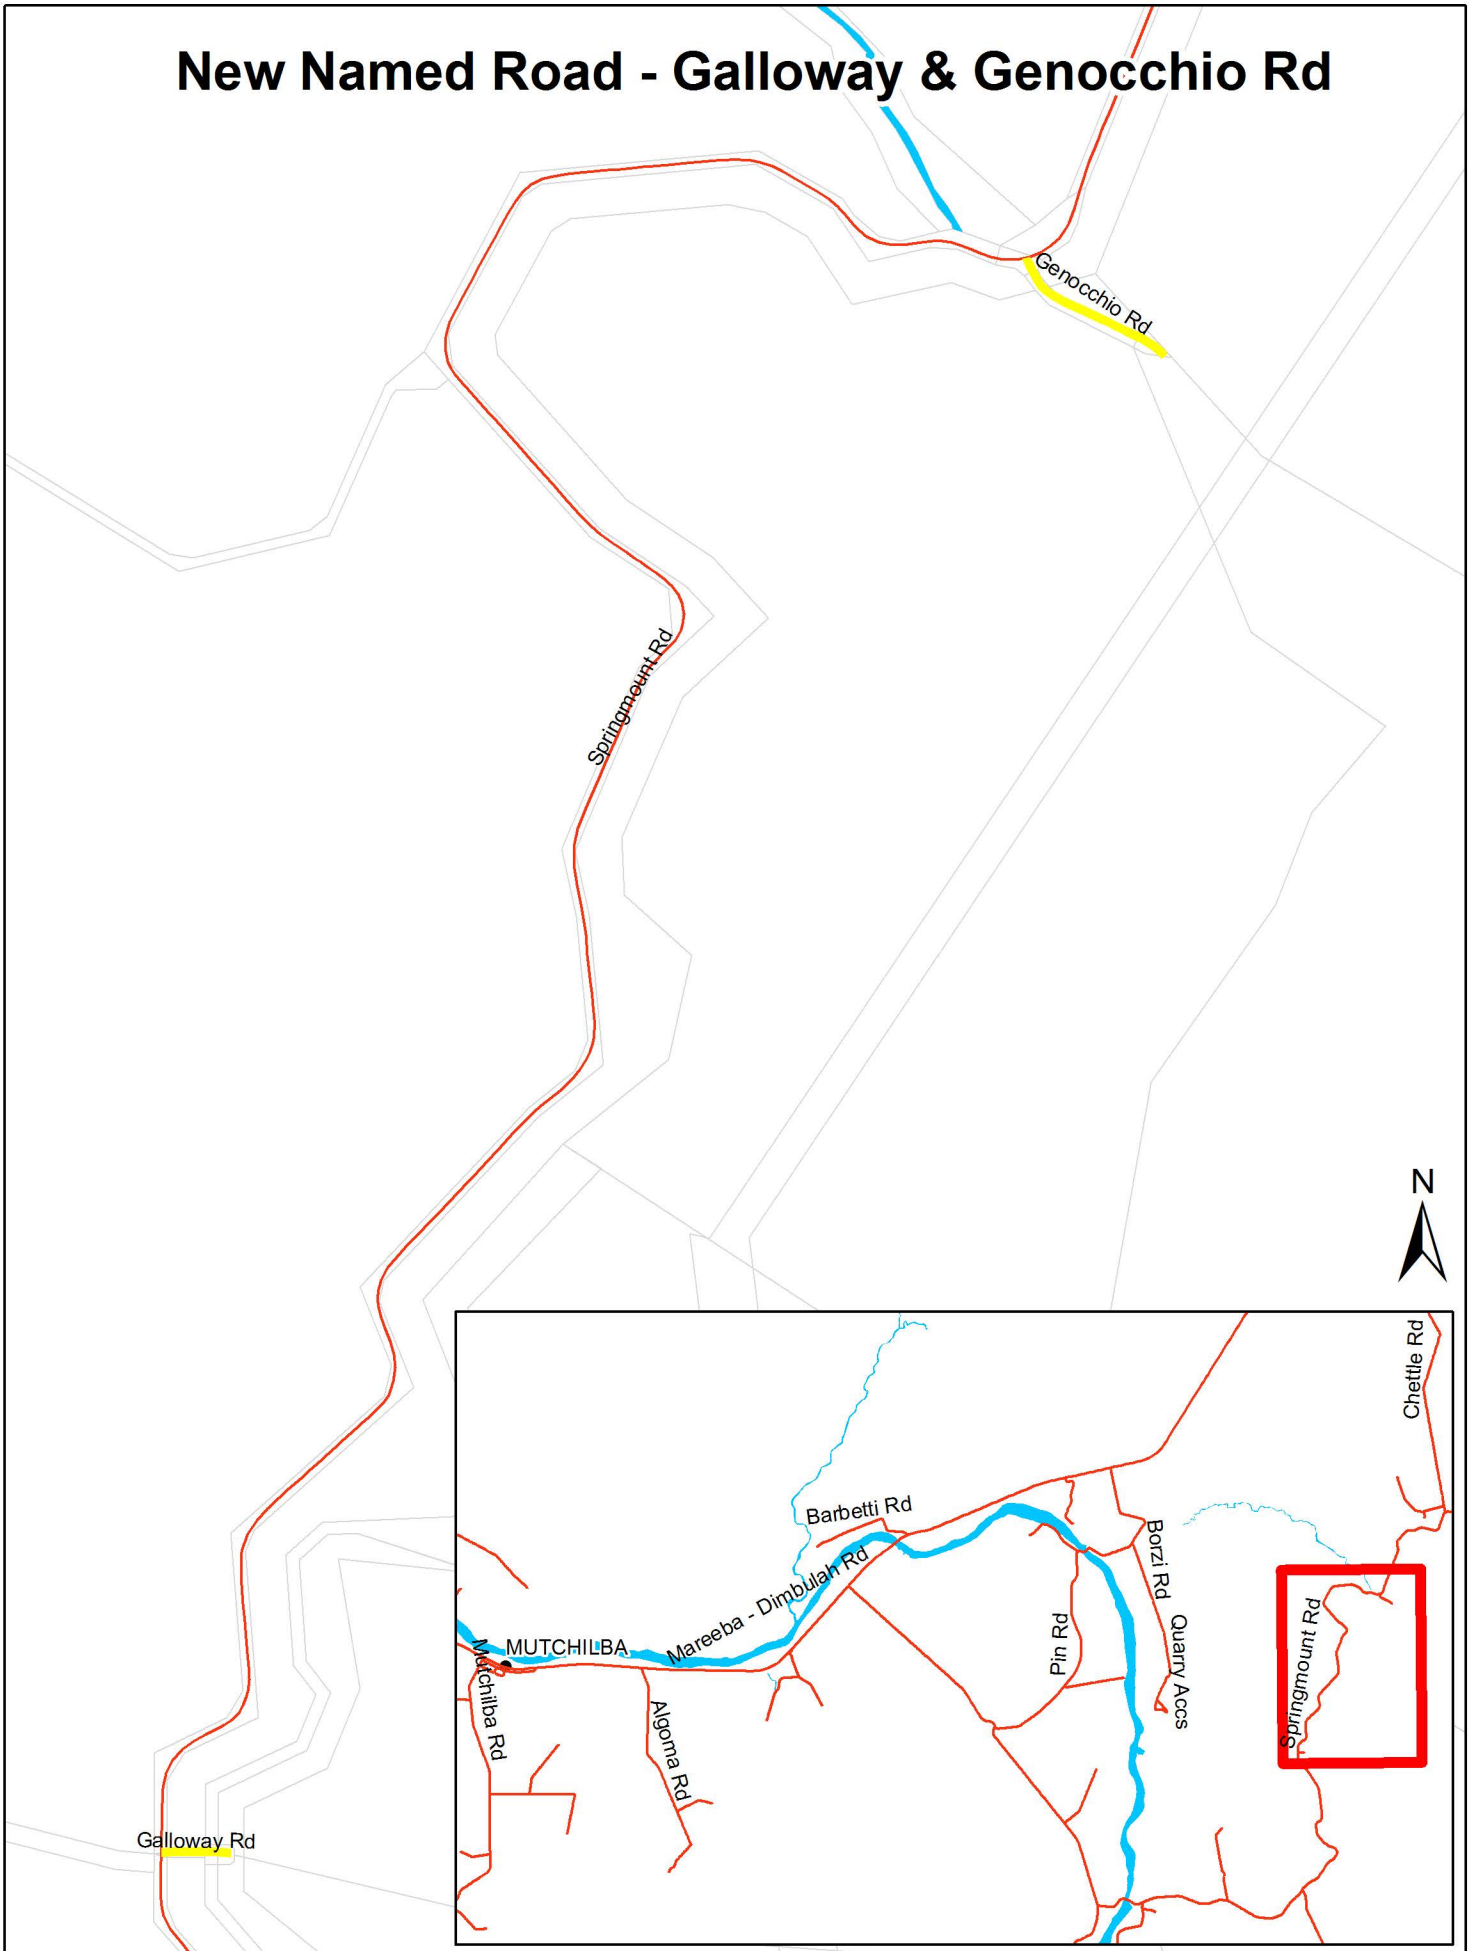

New Named Road - Galloway & Genocchio Rd

0 125 250 500 750 1,000 Metres

Legend

- New Named Road
- Road
- Lot Boundary

GCS_GDA_1994