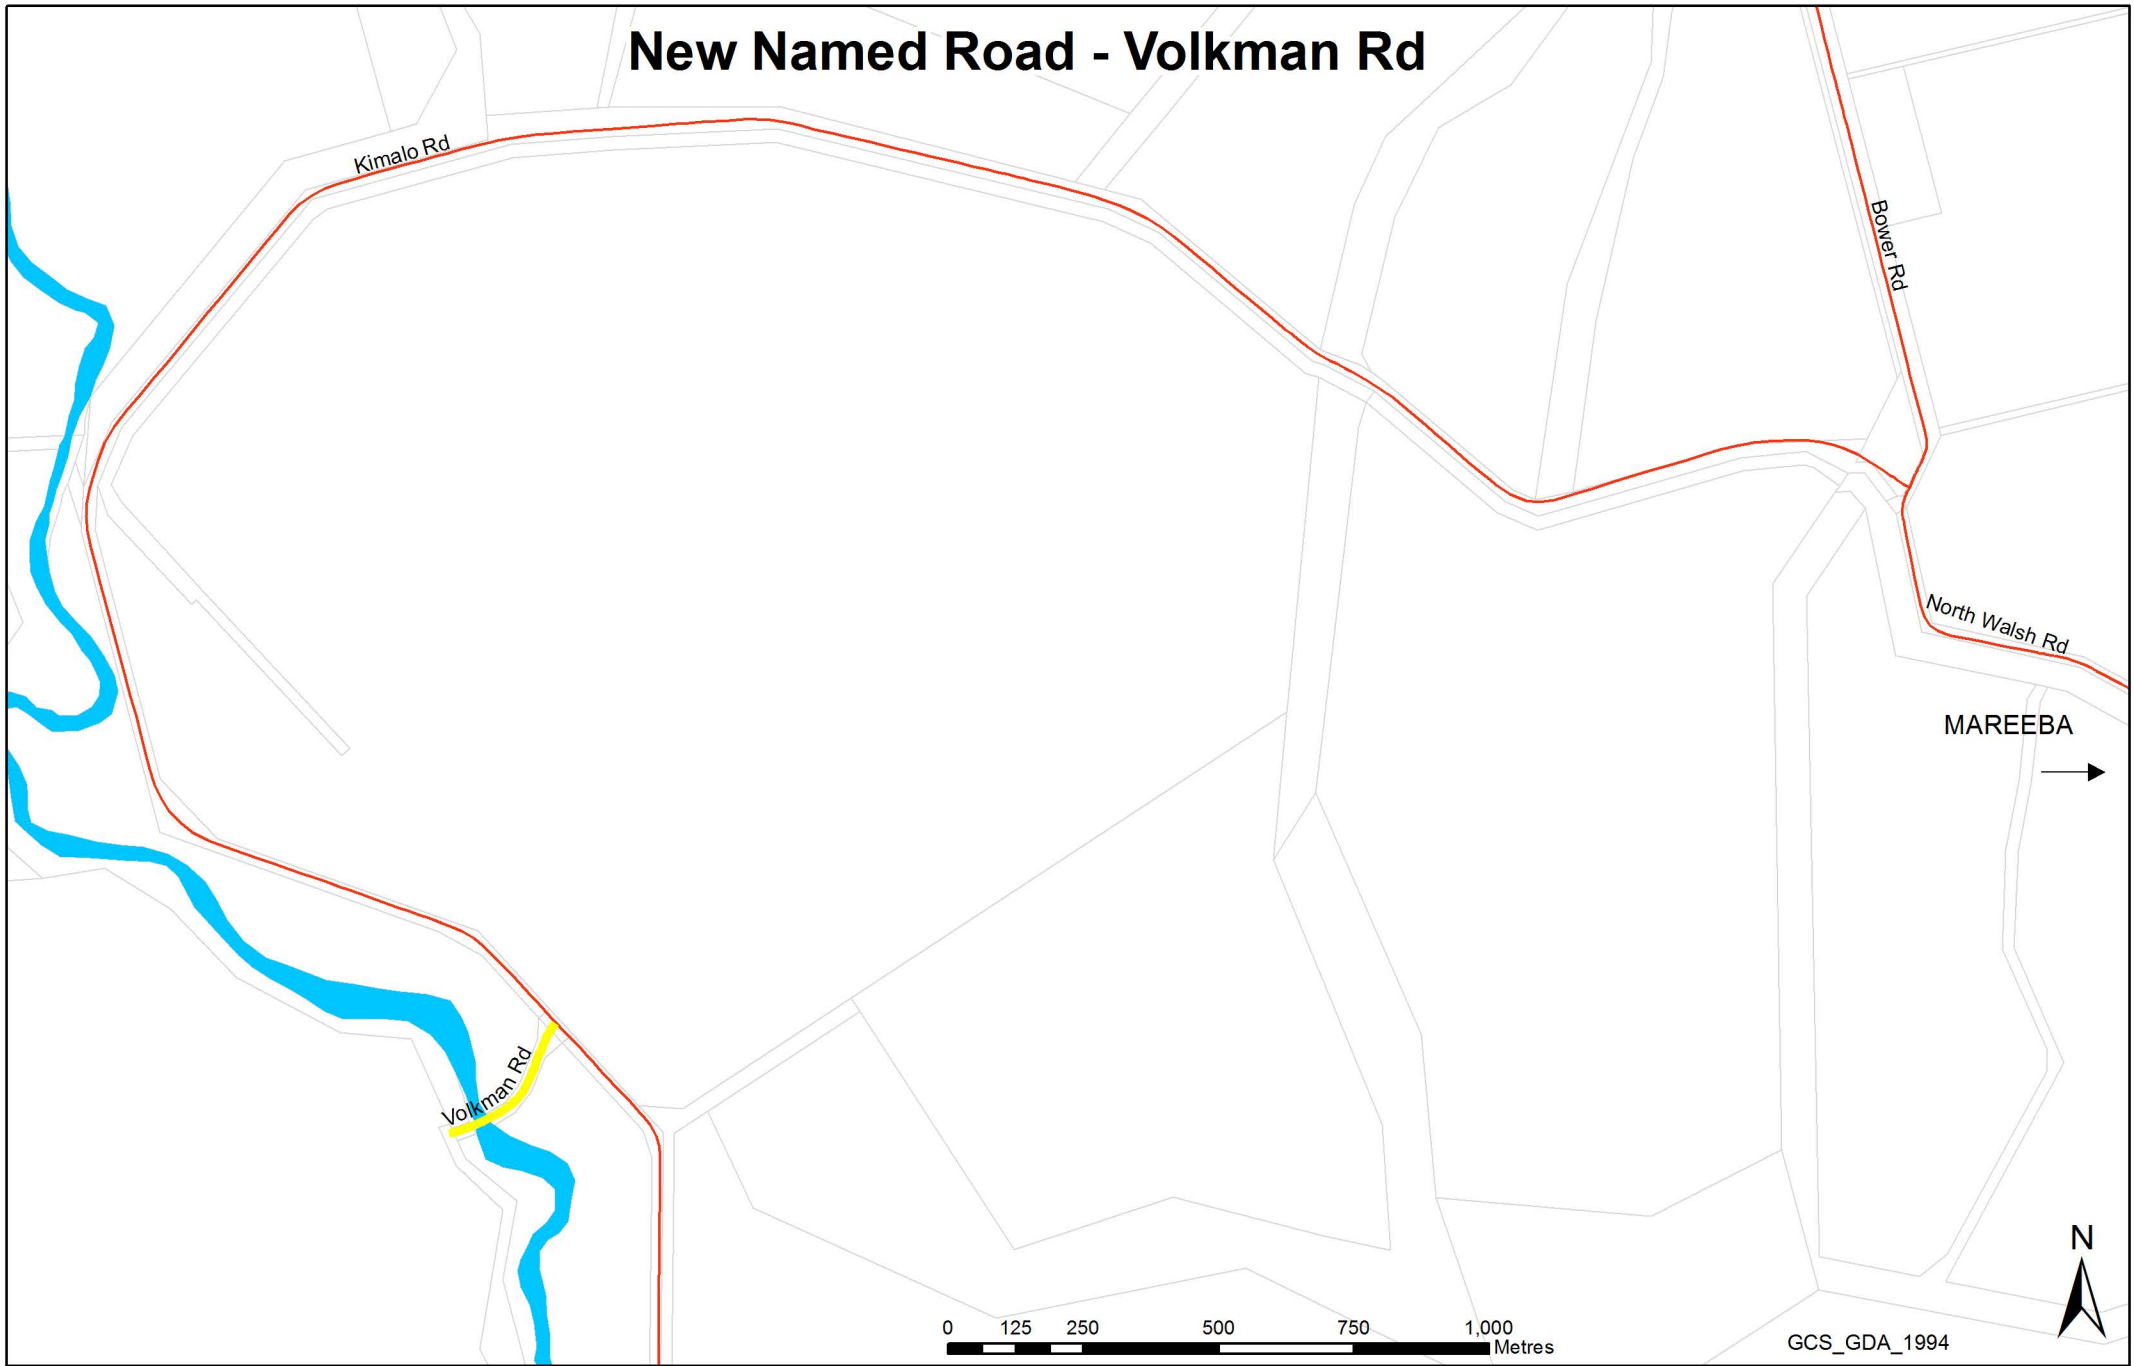

New Named Road - Volkman Rd

Legend

— New Named Road — Road □ Lot Boundary