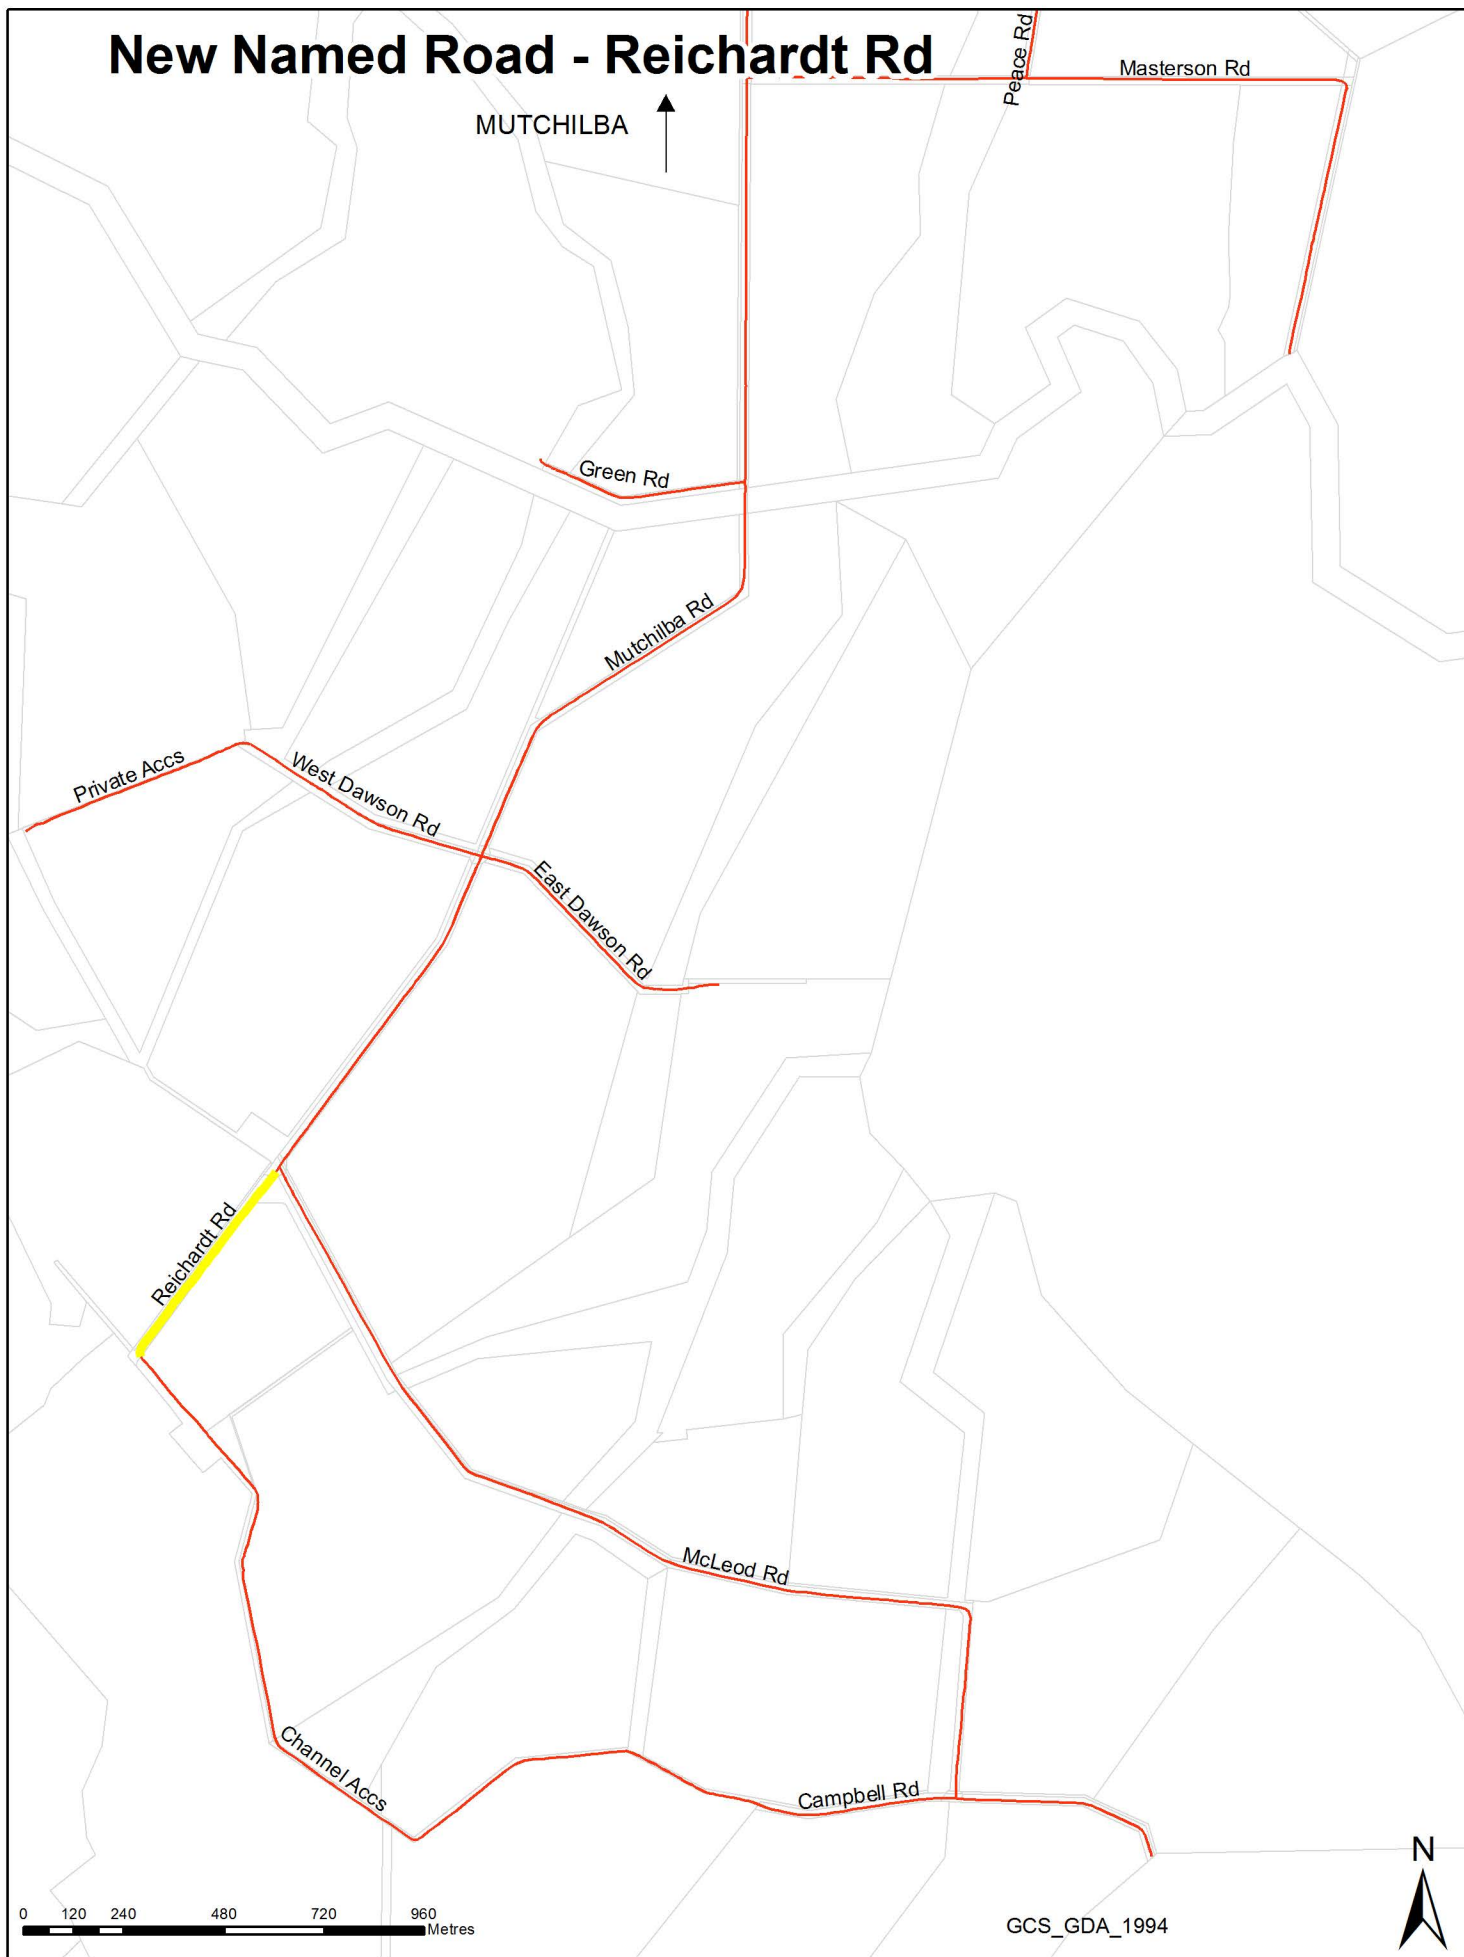

New Named Road - Reichardt Rd

MUTCHILBA ↑

0 120 240 480 720 960 Metres

GCS_GDA_1994

Legend

- New Named Road
- Road
- Lot Boundary