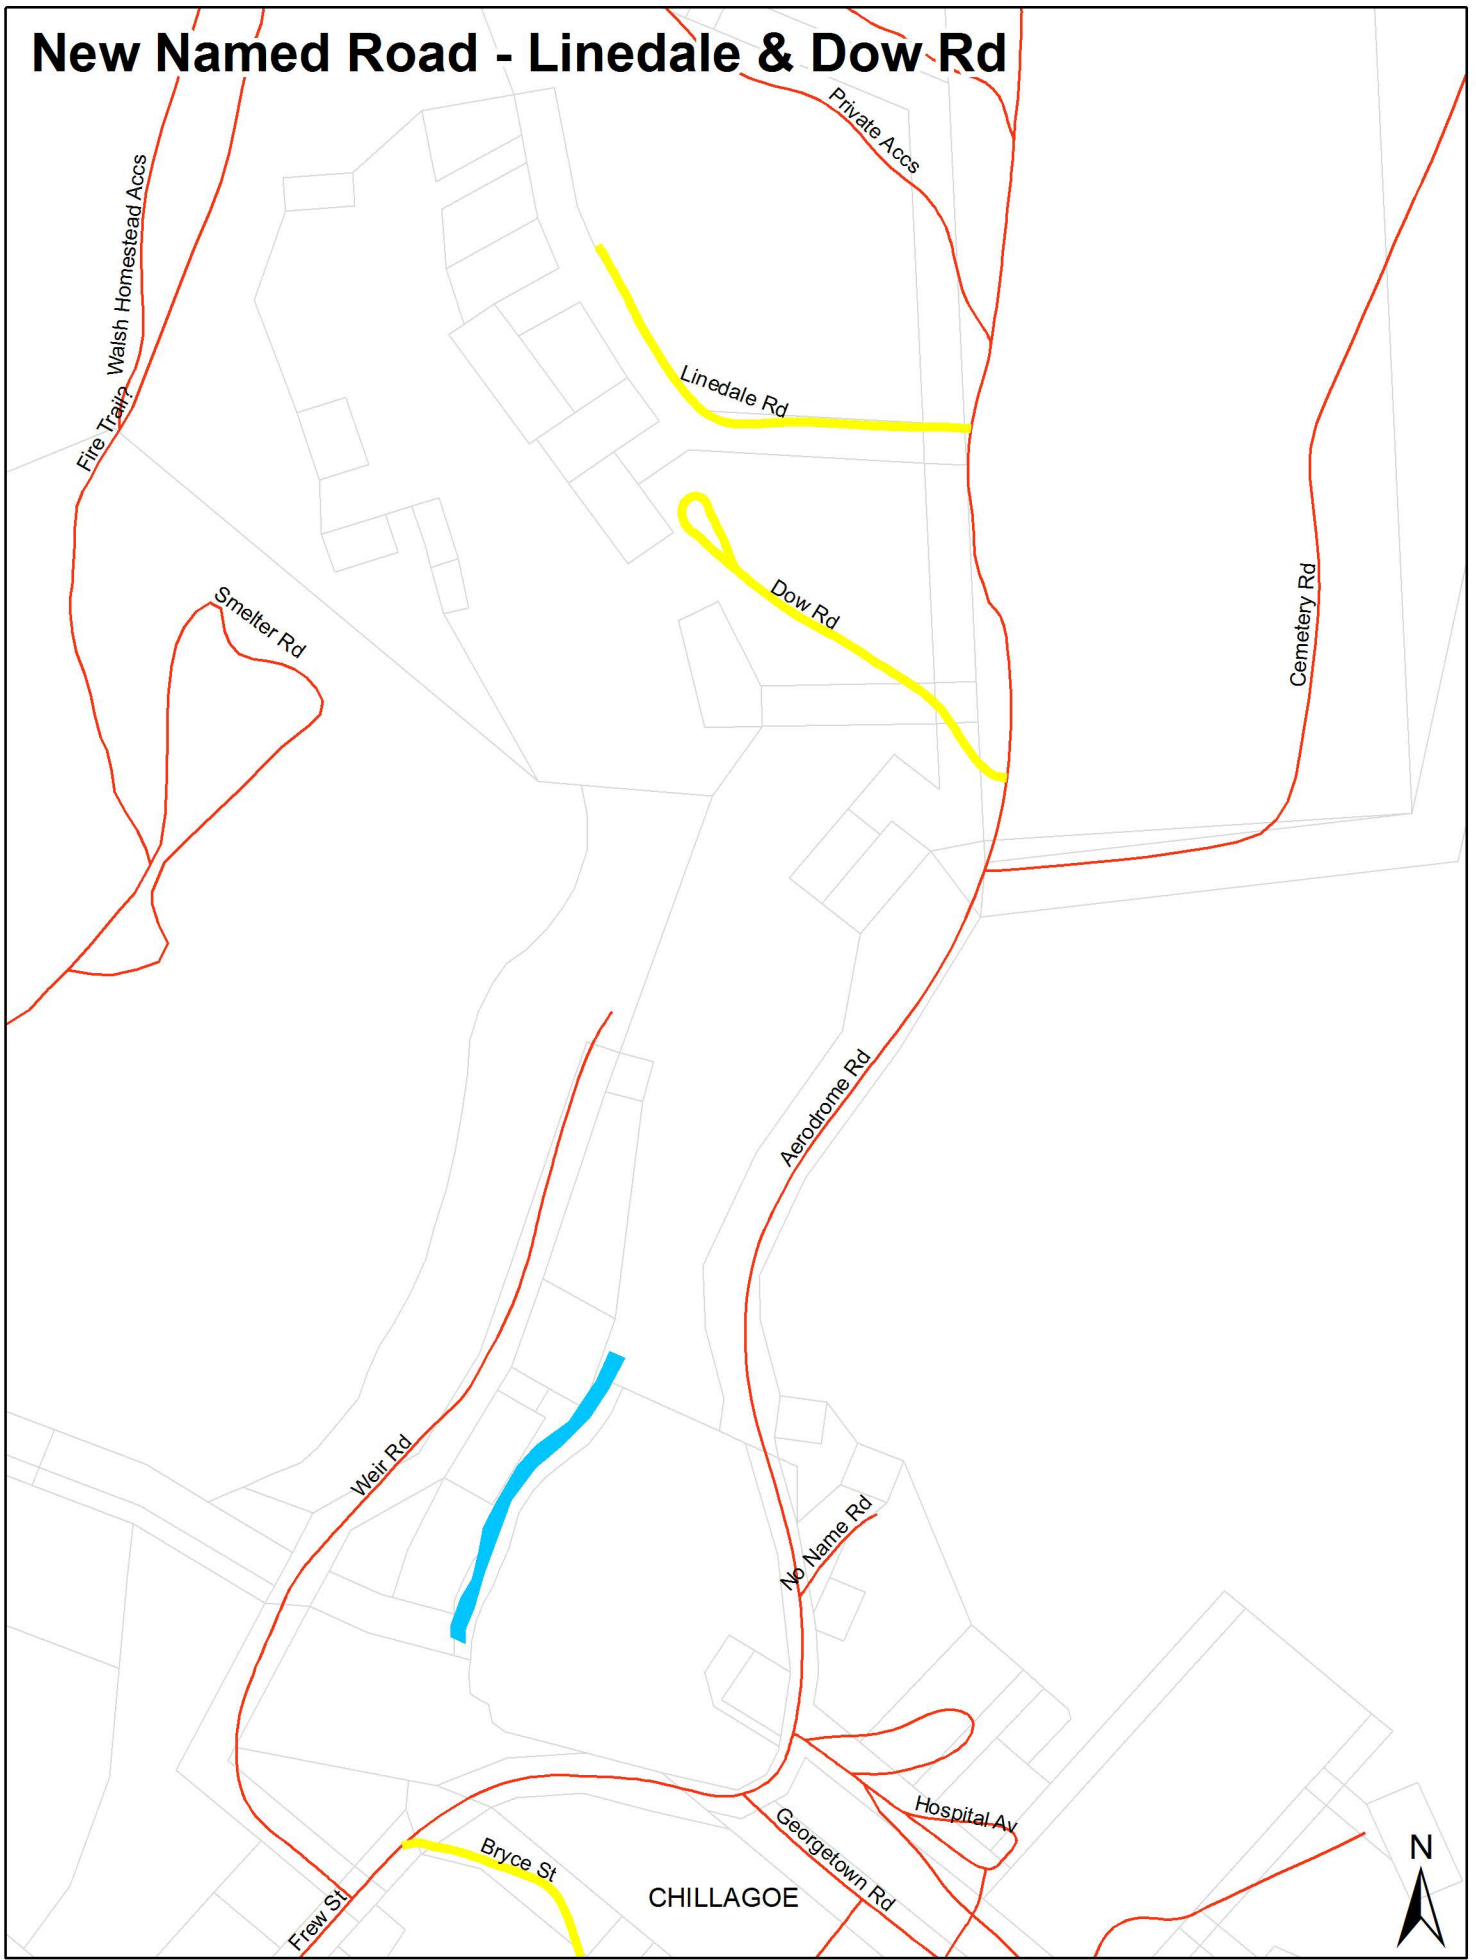

New Named Road - Linedale & Dow Rd

Legend

- New Named Road
- Road
- Lot Boundary

GCS_GDA_1994