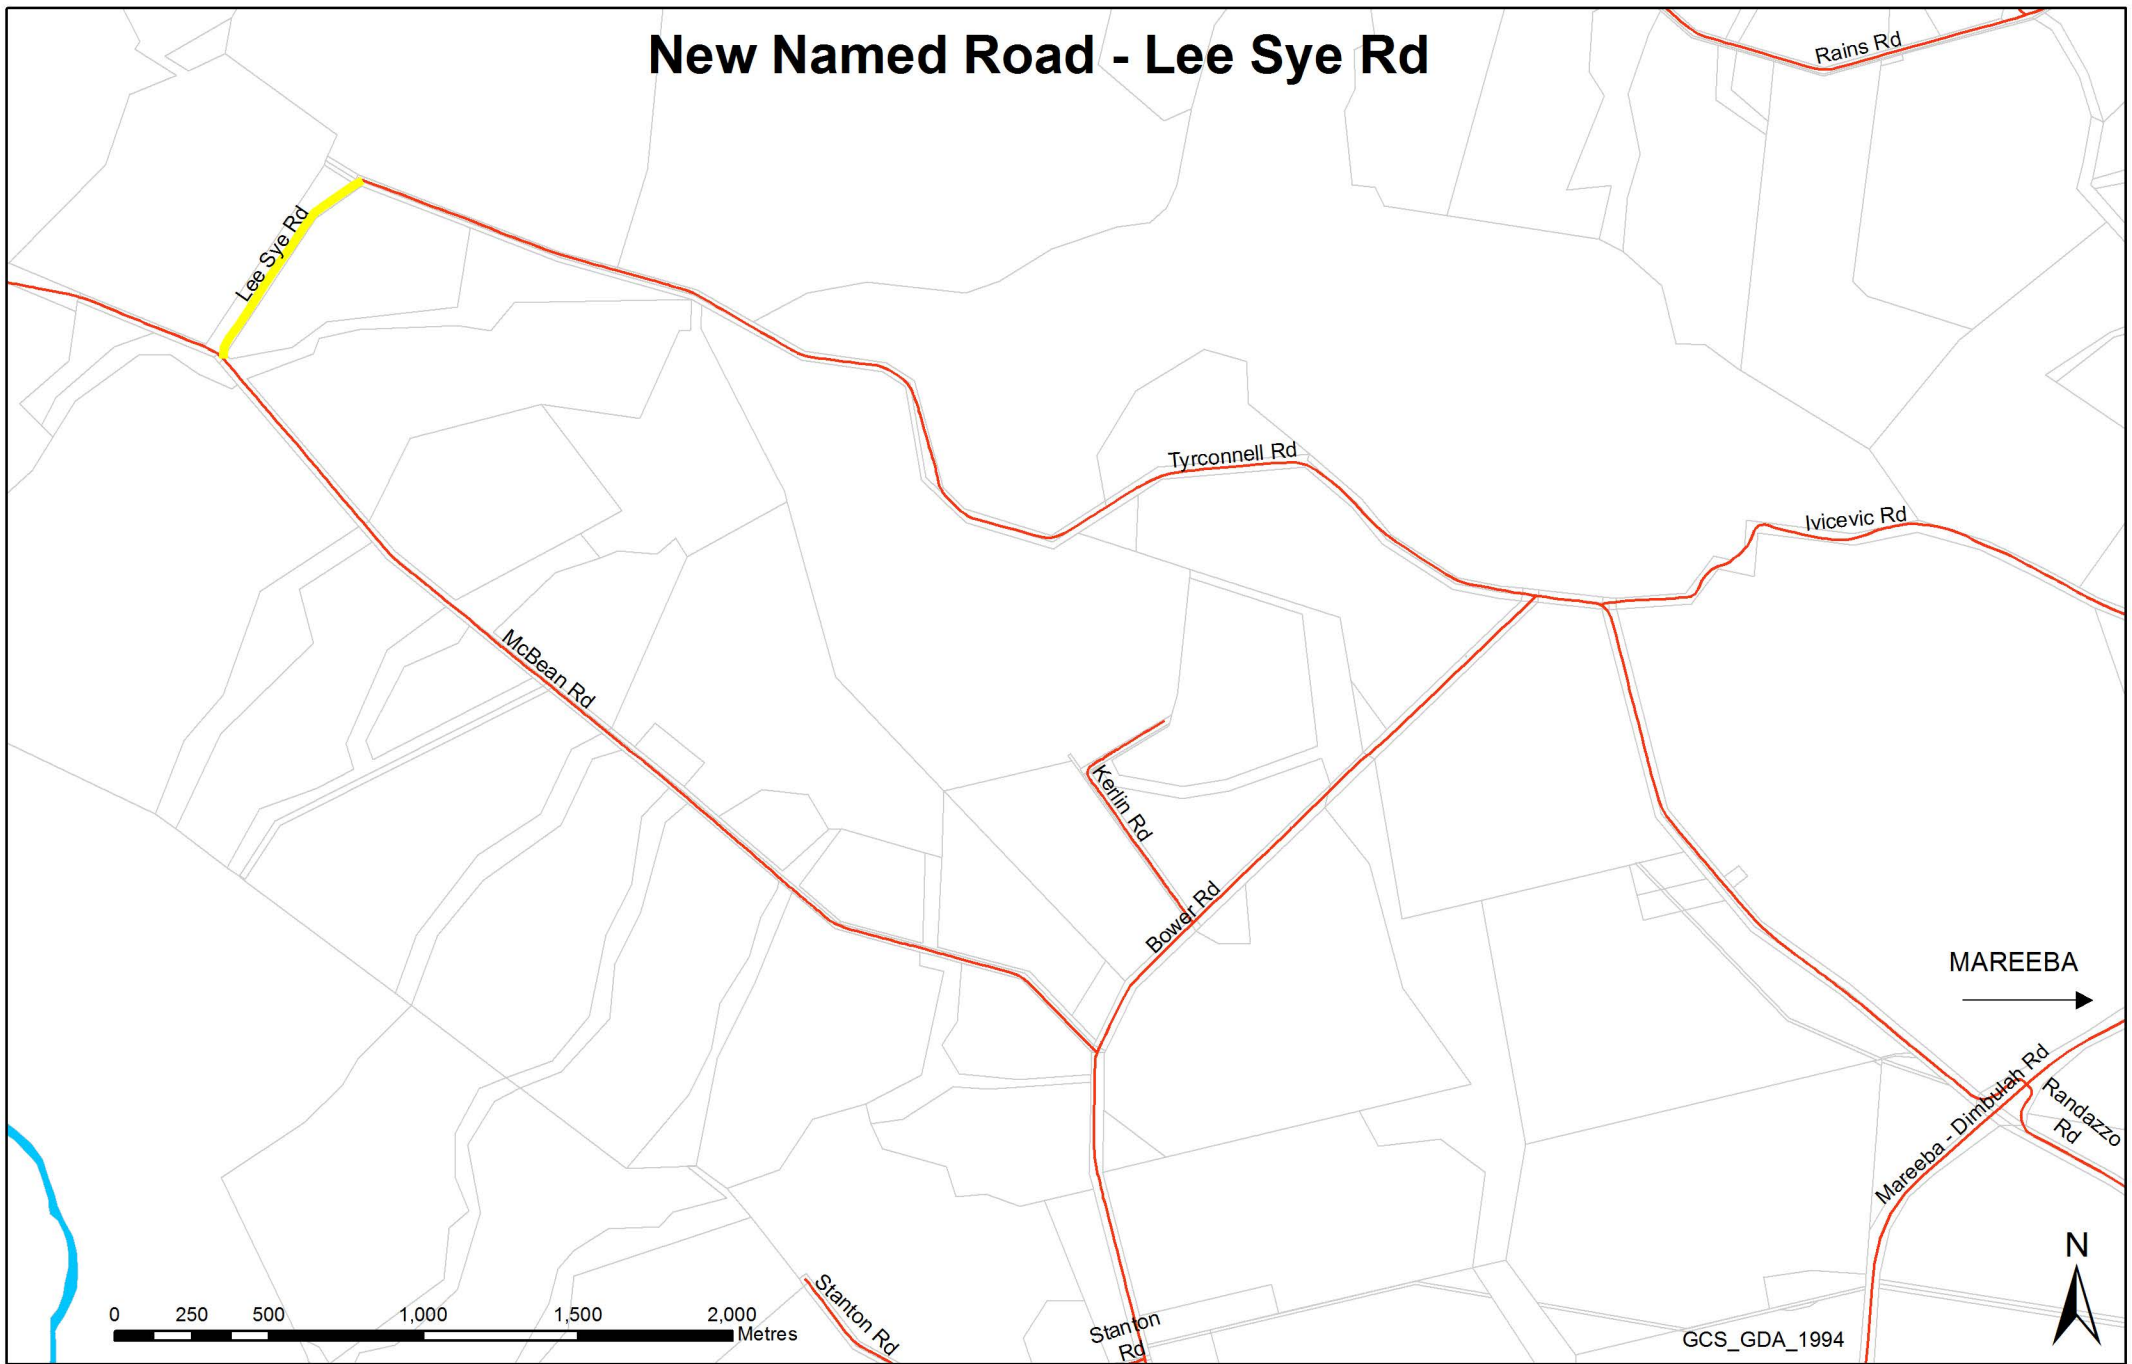

New Named Road - Lee Syc Rd

Legend

New Named Road Road Lot Boundary

Mareeba
SHIRE COUNCIL