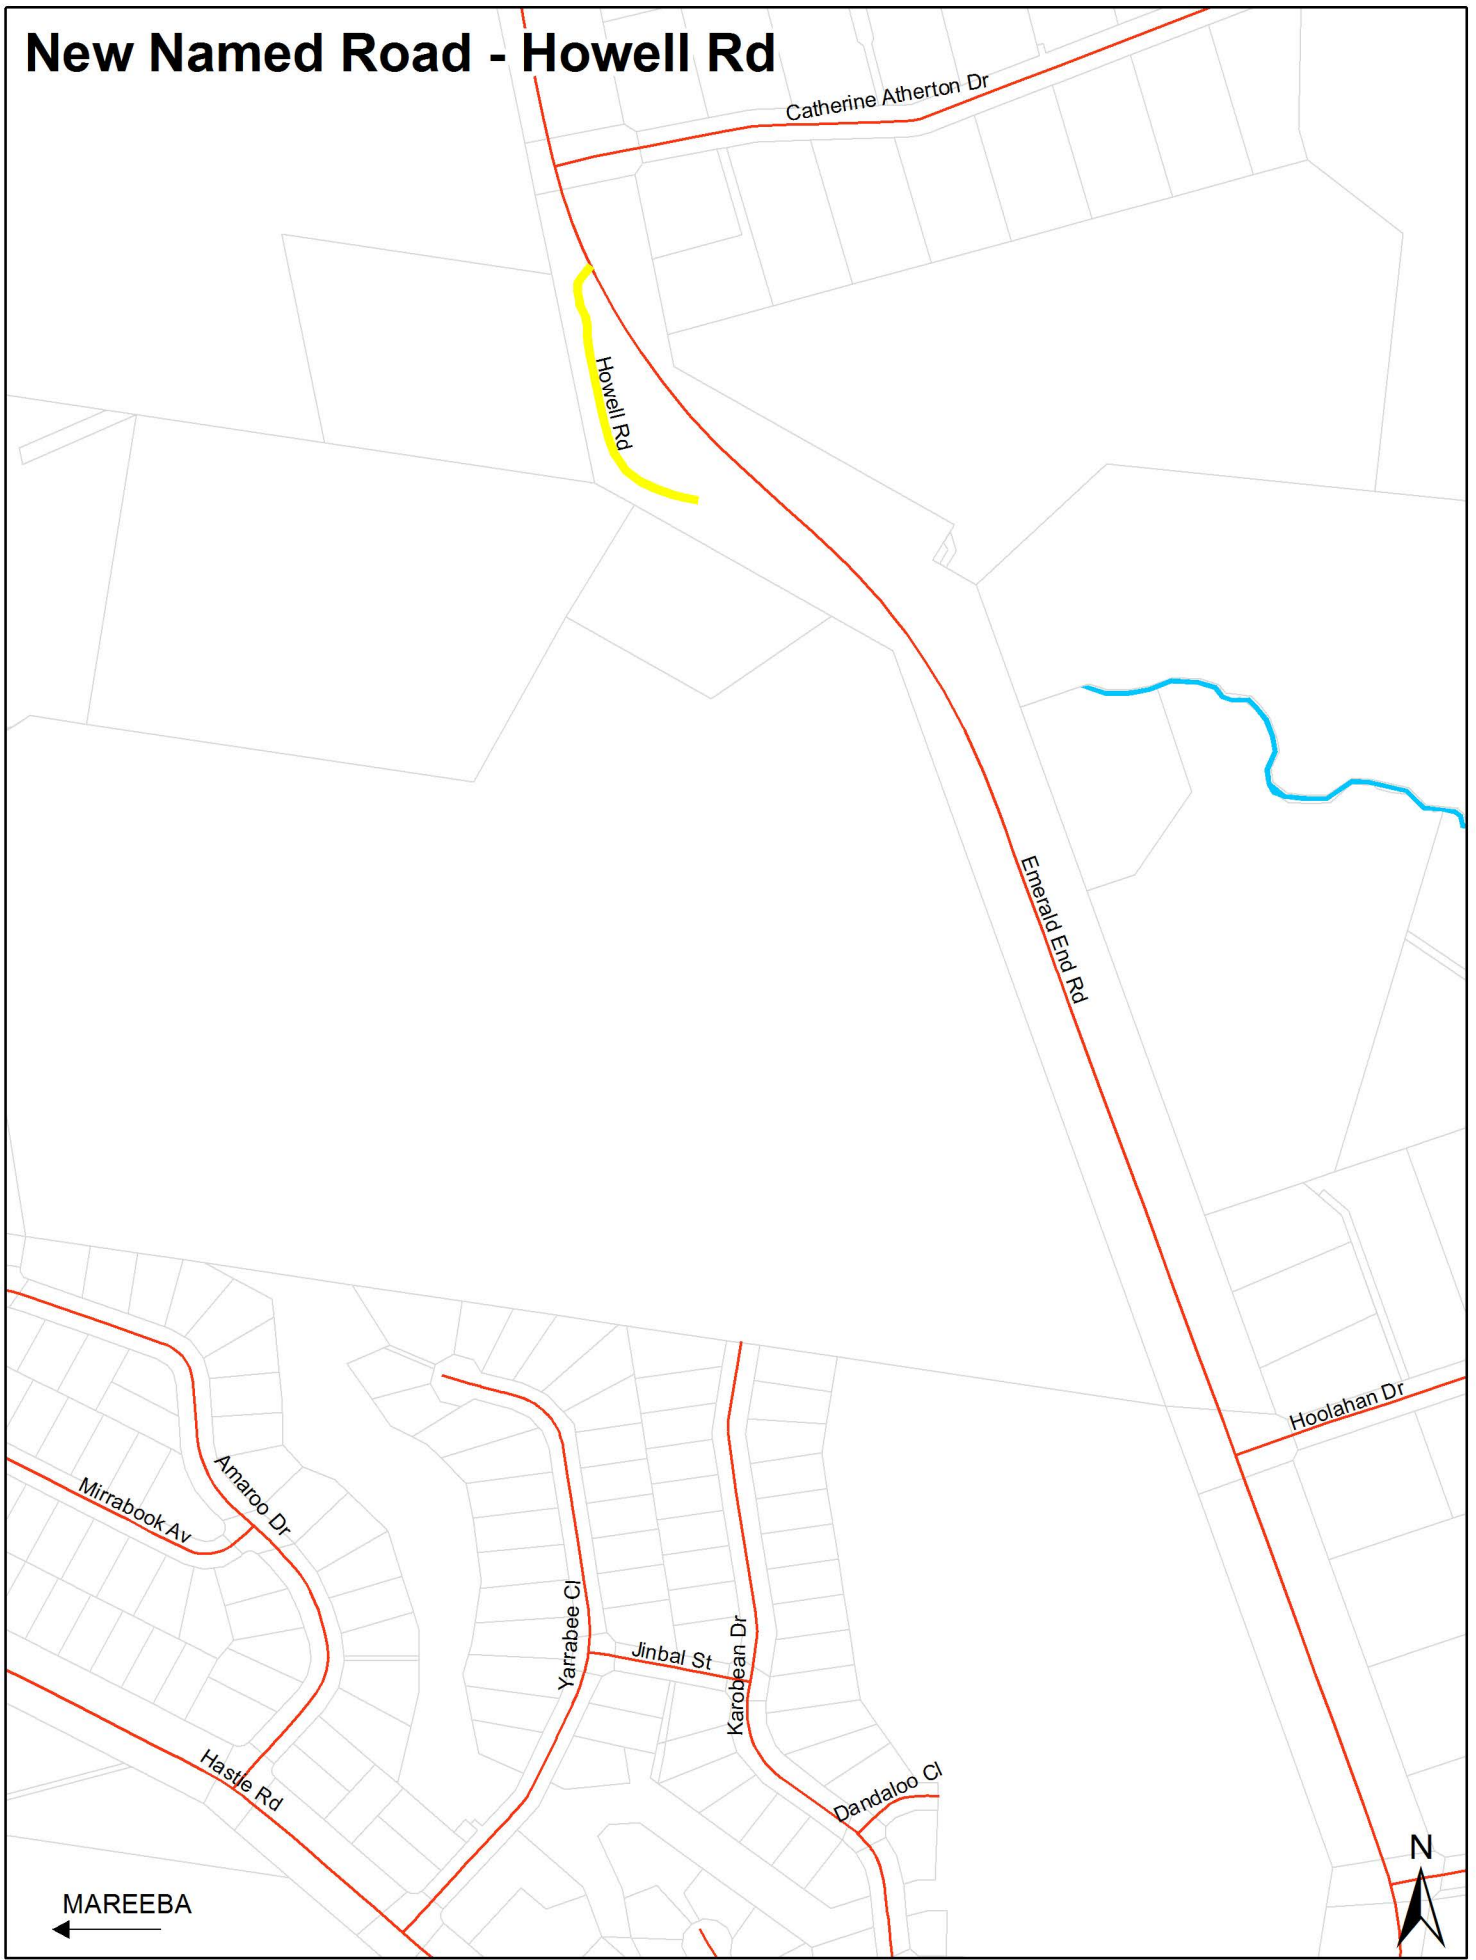

# New Named Road - Howell Rd

0 50 100 200 300 400 Metres

## Legend

-  New Named Road
-  Road
-  Lot Boundary

GCS\_GDA\_1994