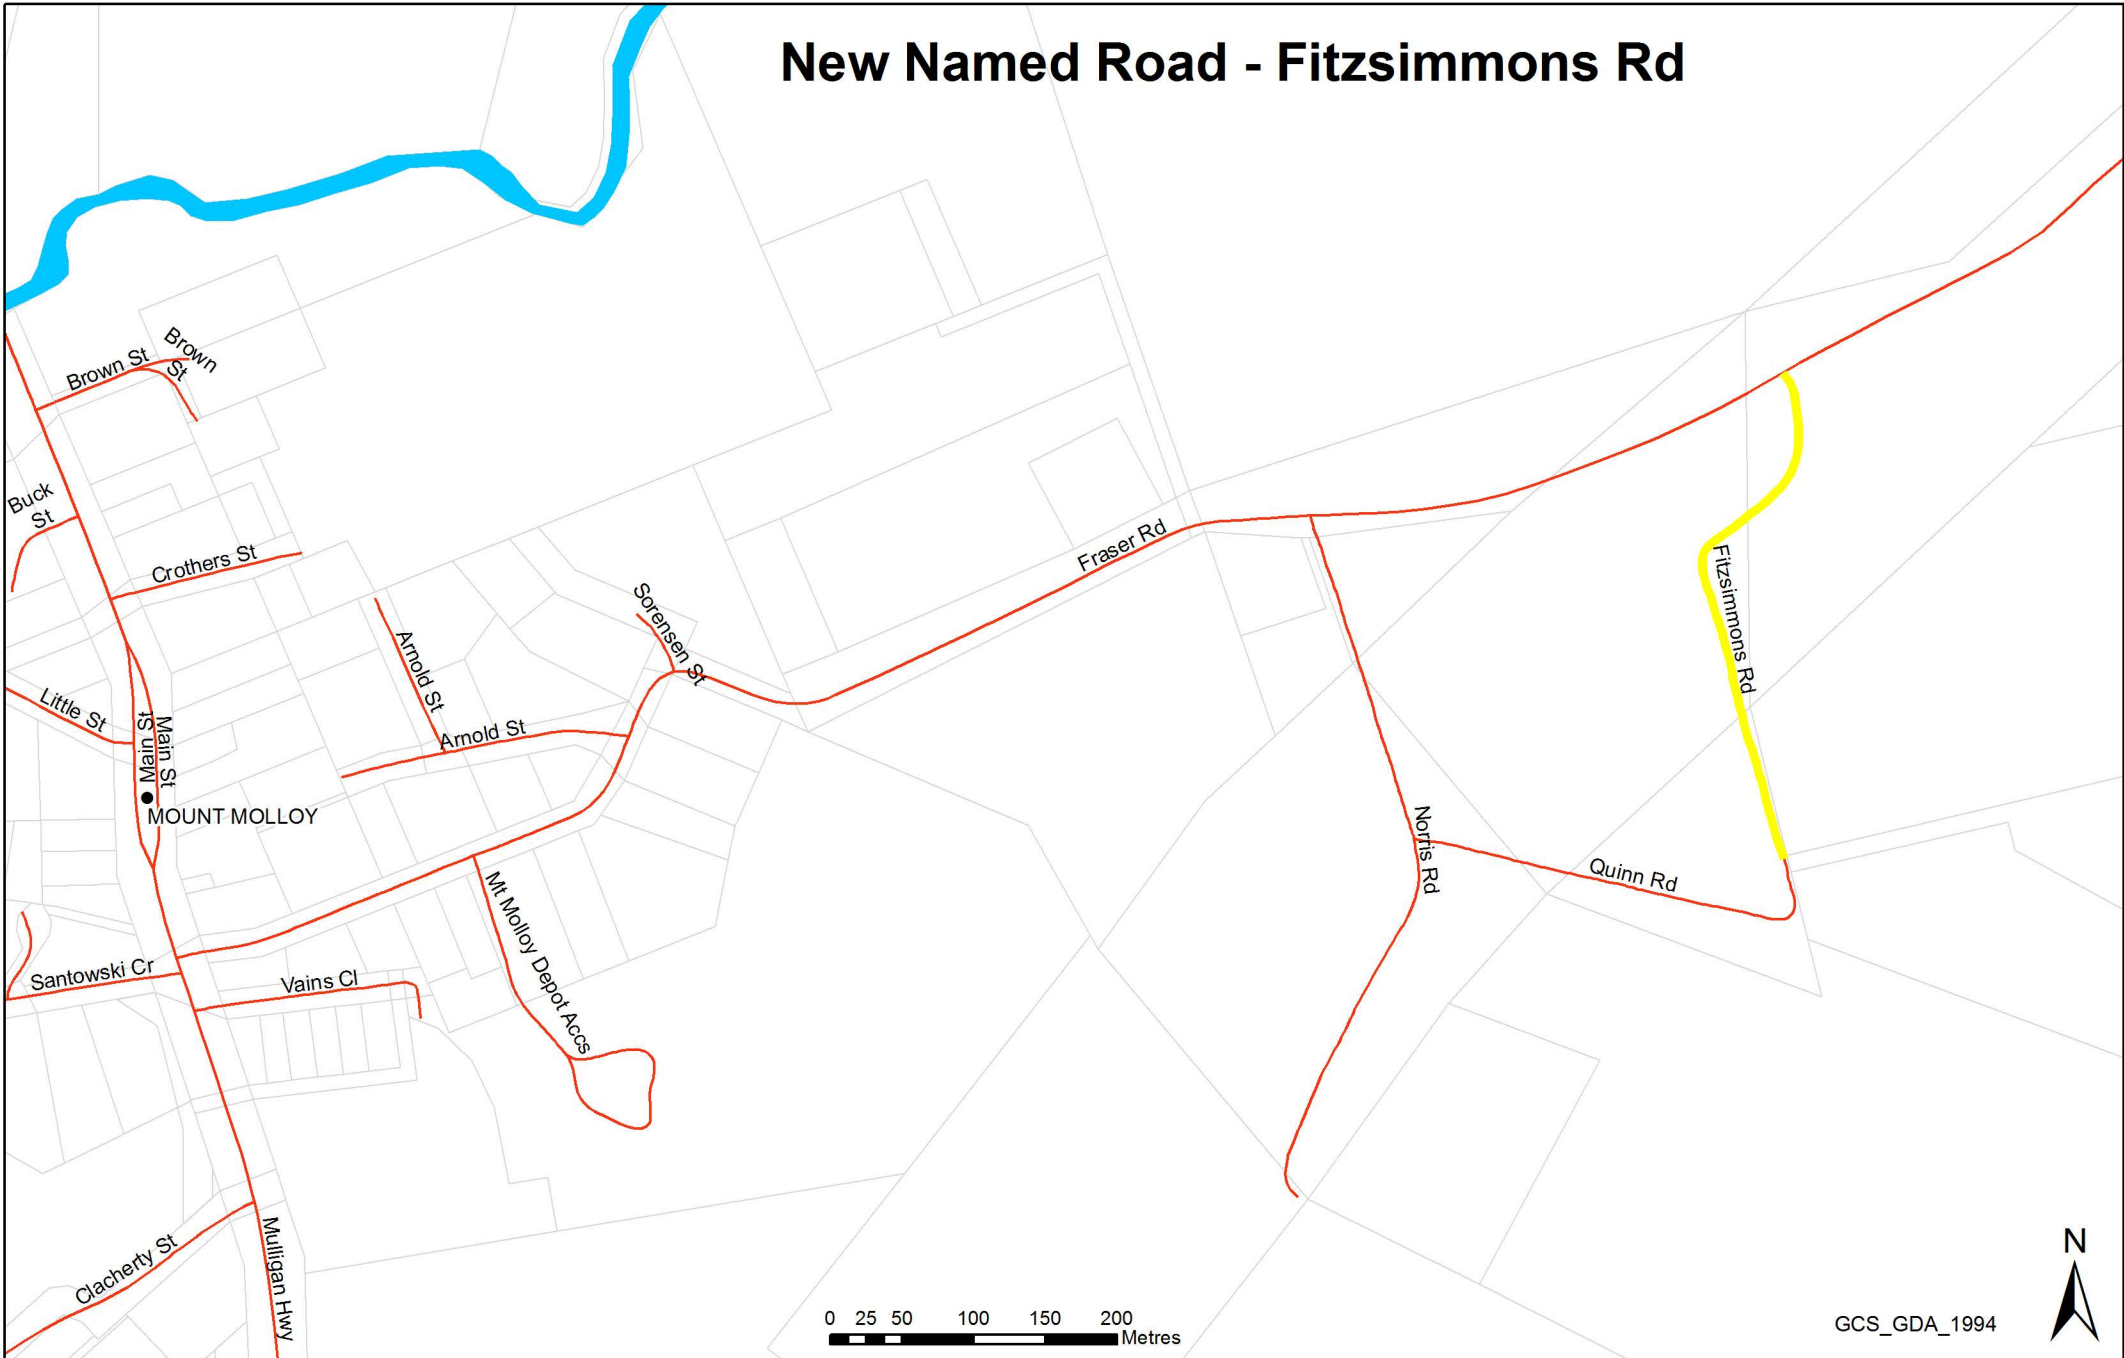

New Named Road - Fitzsimmons Rd

0 25 50 100 150 200 Metres

GCS_GDA_1994

Legend

- New Named Road
- Road
- Lot Boundary