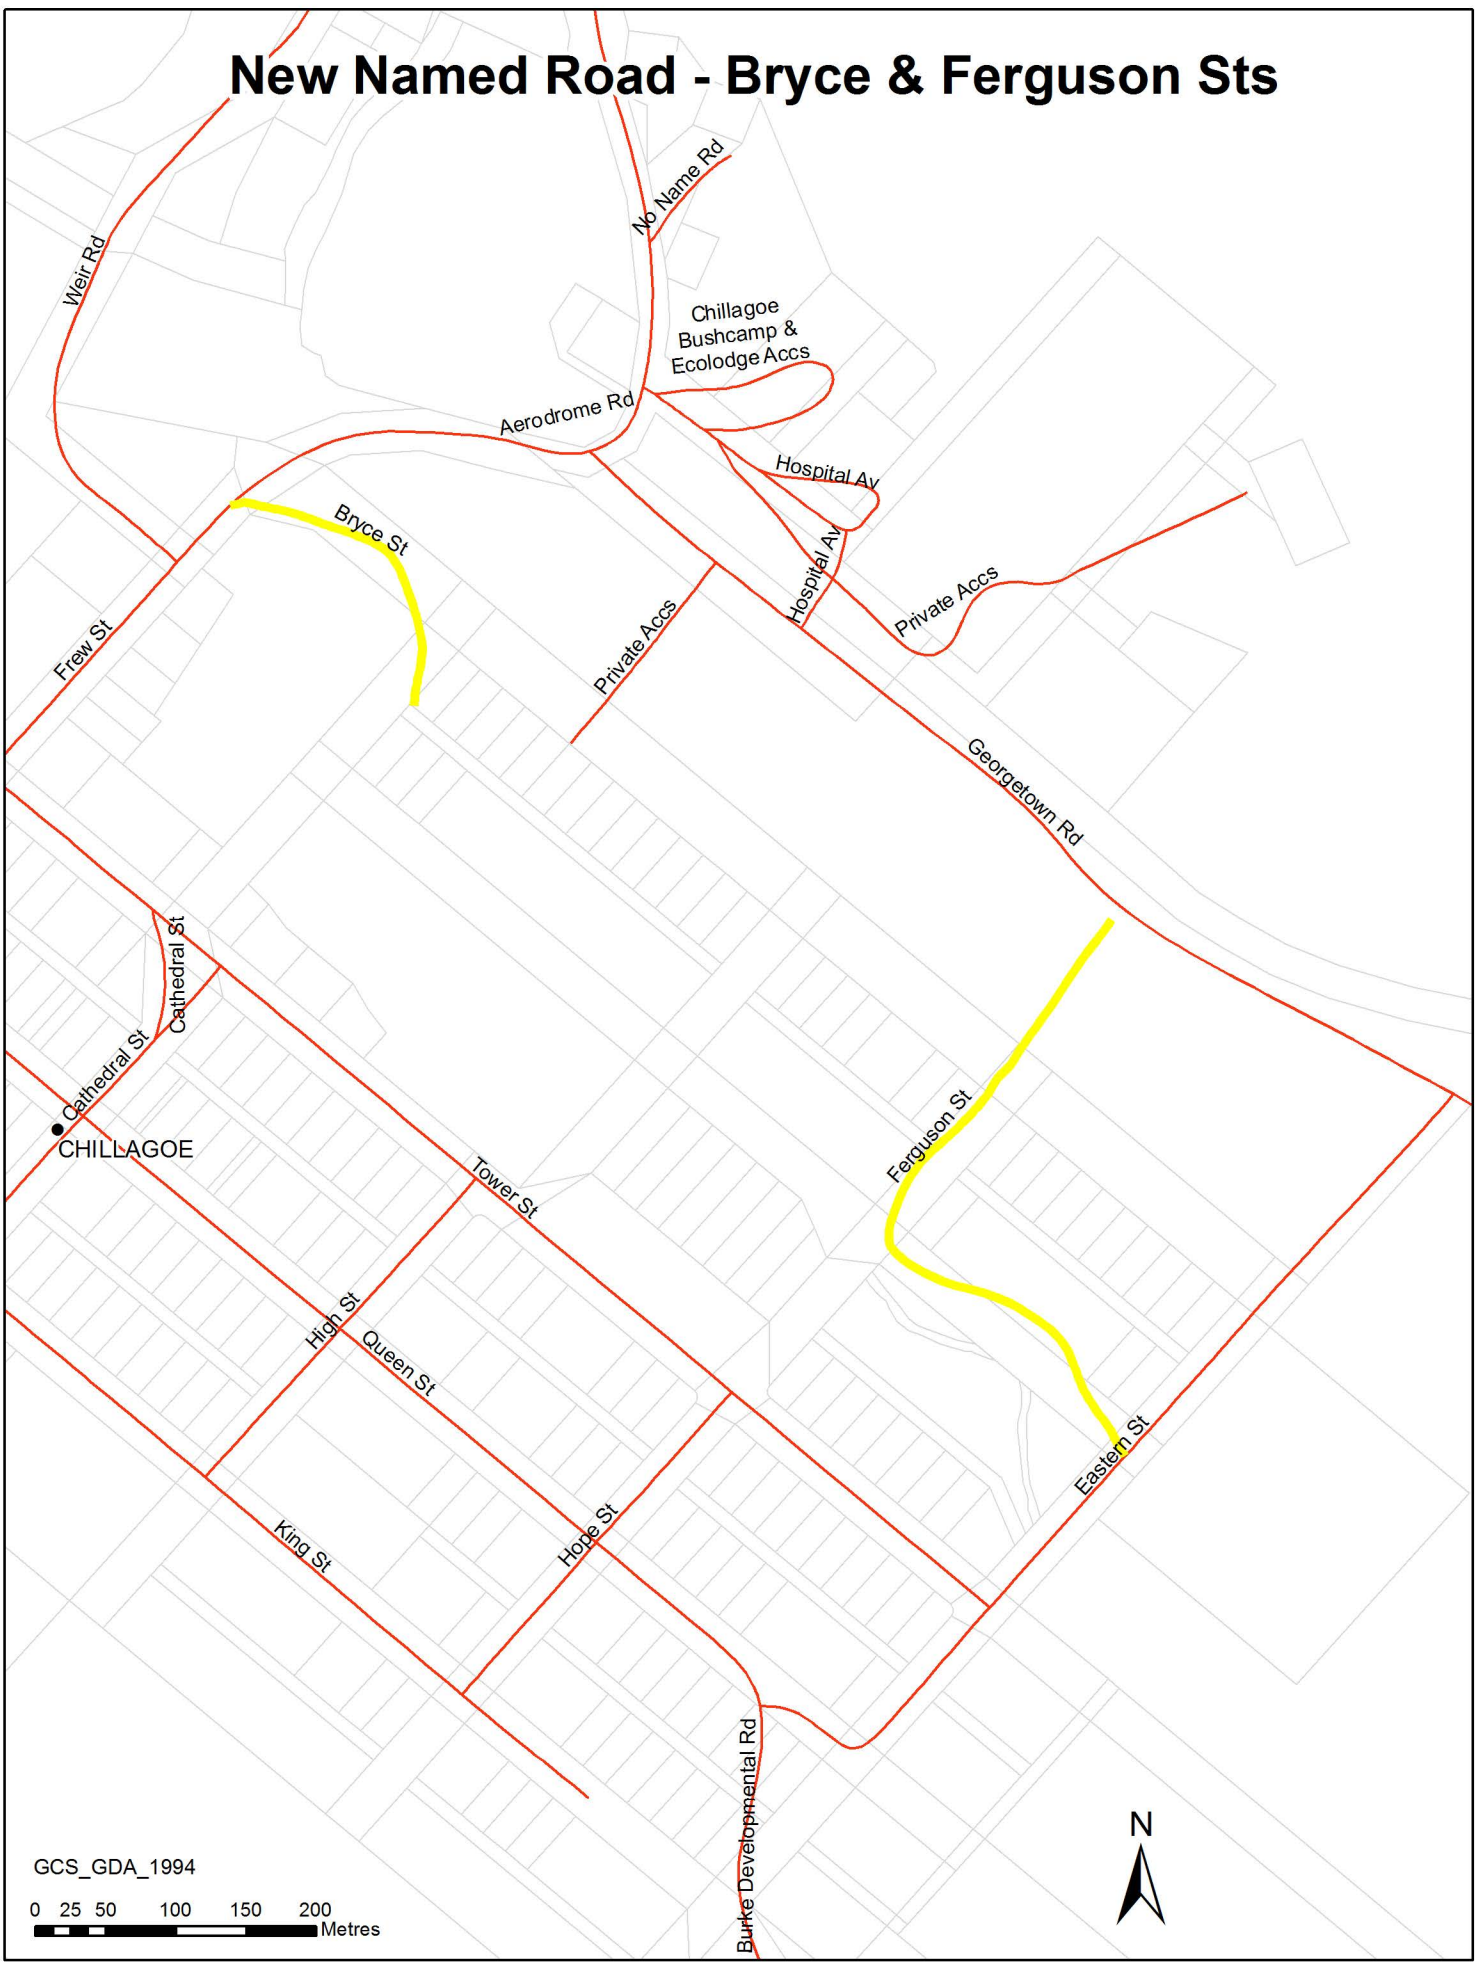

New Named Road - Bryce & Ferguson Sts

Legend

- New Named Road
- Road
- Lot Boundary