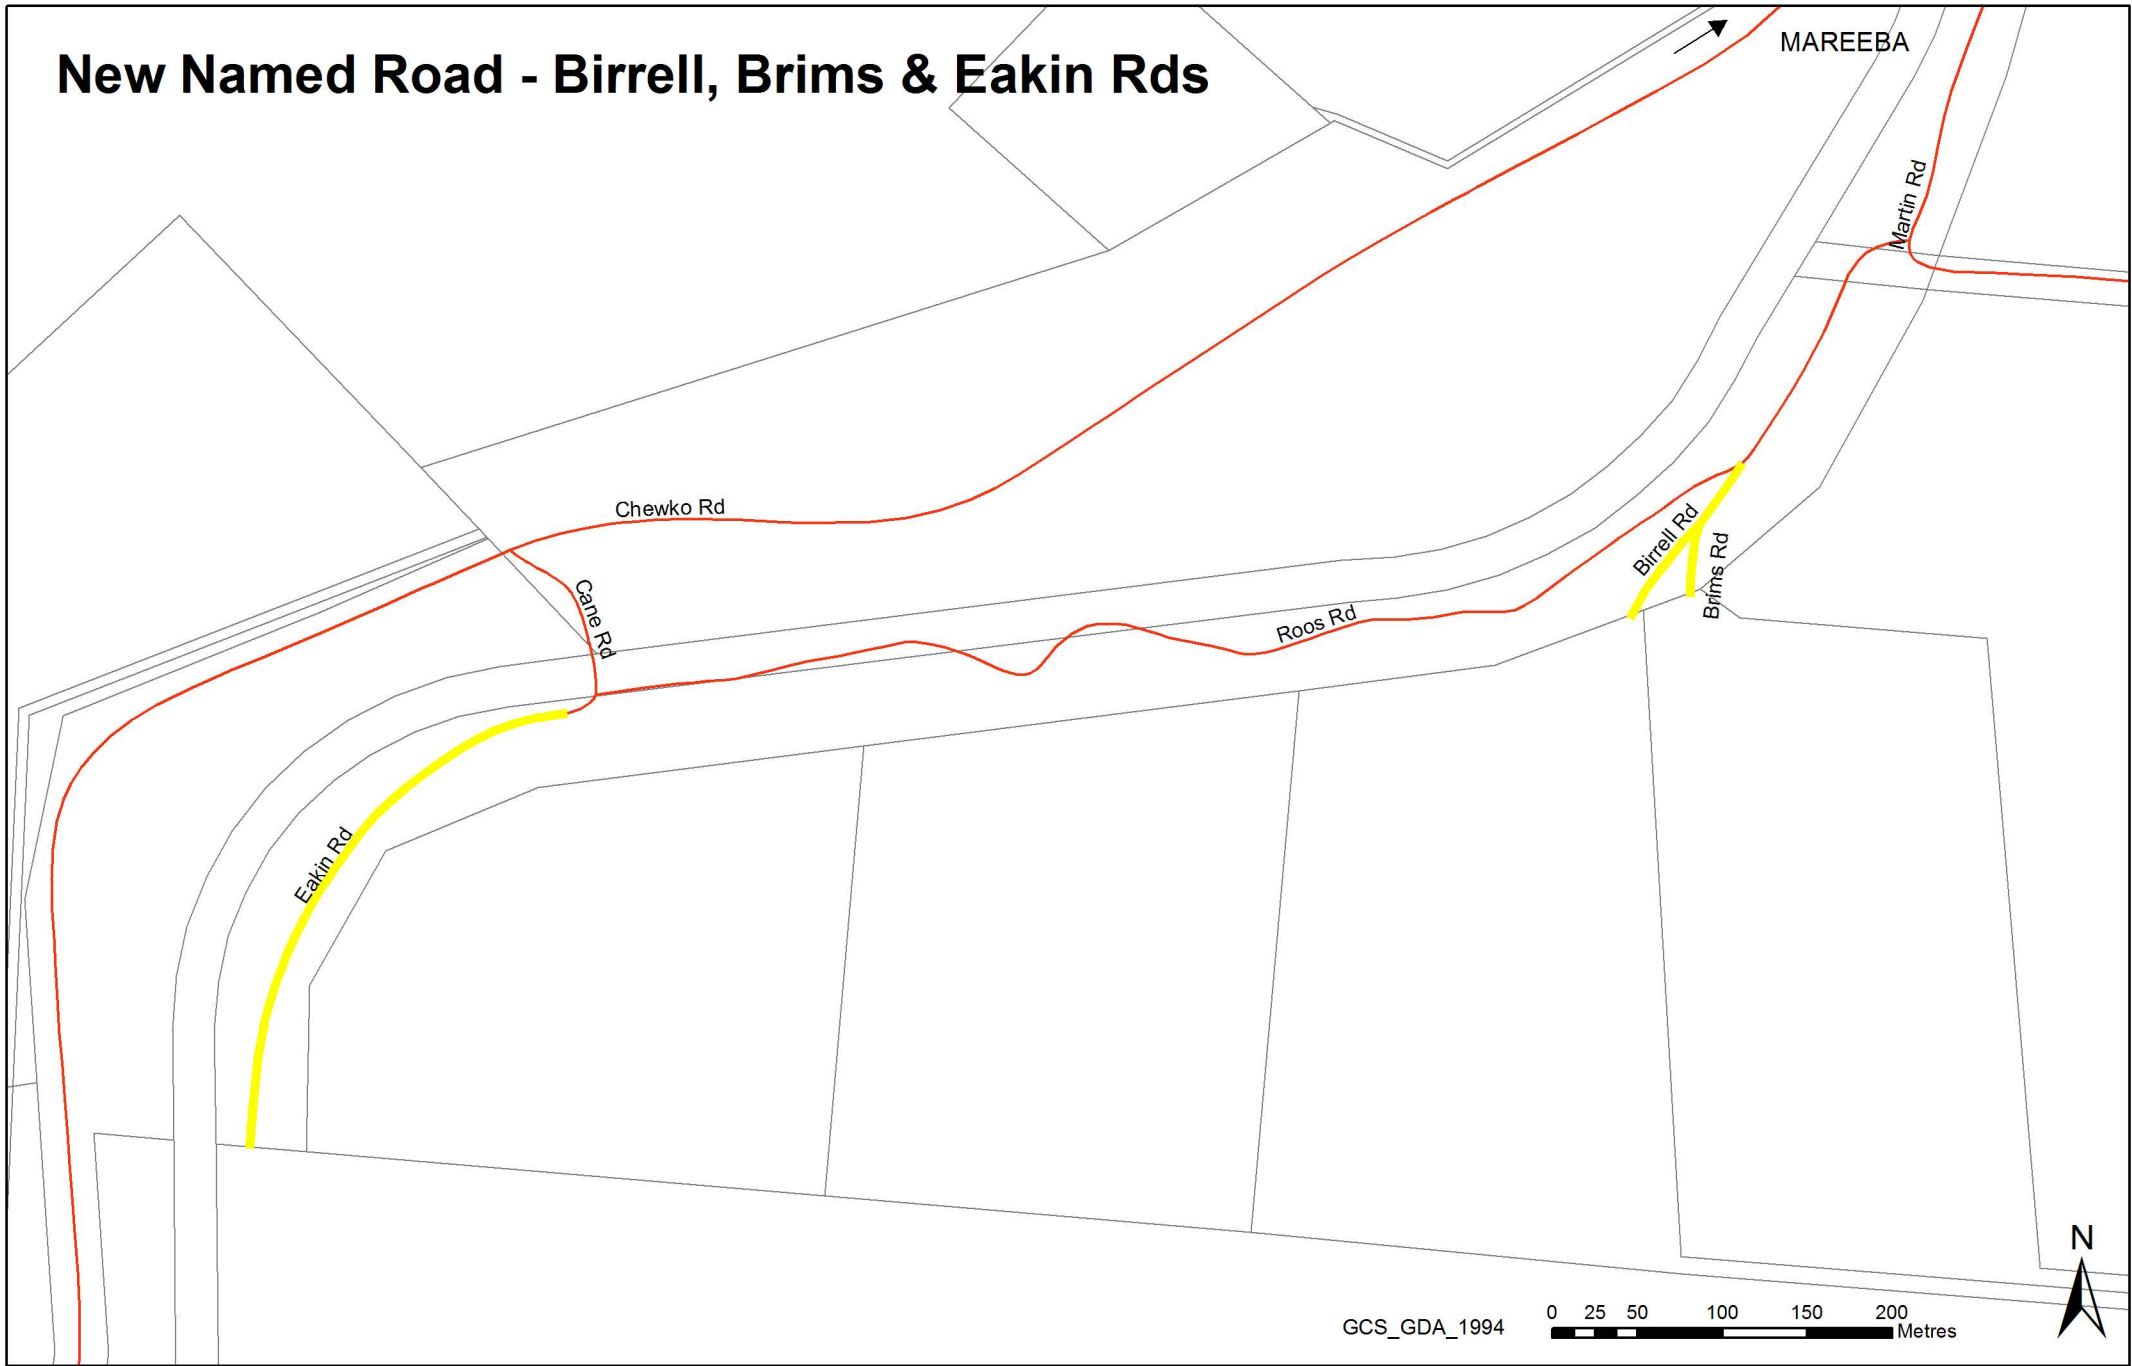

New Named Road - Birrell, Brims & Eakin Rds

Legend

— New Named Road — Road □ Lot Boundary